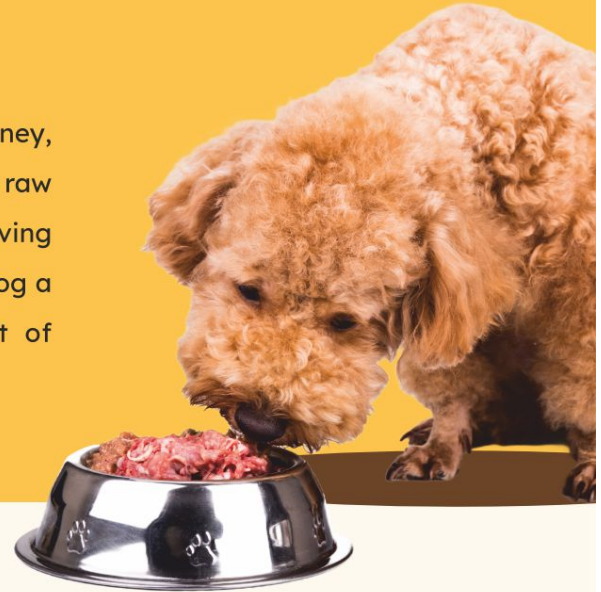

Species Appropriate Diet

Rich in raw meats, bones, organs, & some vegetation. At Journey, we recreate this ancestral connection, recognizing that a raw meat-based diet is what is natural for our canine friends, giving them a long and healthy life. Once you begin to feed your dog a natural, species-appropriate diet, you will see a host of improvements in your dog's overall health over time.